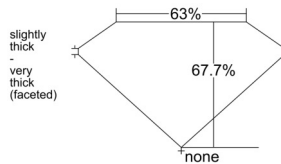

GIA®

FACSIMILE

GIA REPORT

7548722272

Verify this report at GIA.edu

GIA NATURAL DIAMOND DOSSIER®

March 02, 2026
GIA Report Number 7548722272
Shape and Cutting Style ..... Marquise Brilliant
Measurements ..... 7.23 x 4.11 x 2.79 mm

GRADING RESULTS

Carat Weight ..... 0.50 carat
Color Grade ..... E
Clarity Grade SI1

ADDITIONAL GRADING INFORMATION

Polish ..... Excellent
Symmetry ..... Excellent
Fluorescence ..... Faint
Clarity Characteristics.. Cloud, Crystal, Feather, Indented Natural
Inscription(s): GIA 7548722272

PROPORTIONS

Profile not to actual proportions

GRADING SCALES

GIA COLOR SCALE		GIA CLARITY SCALE			
COLORLESS	D	VERY VERY SLIGHTLY INCLUDED	FLAWLESS		
	E		INTERNALLY FLAWLESS		
	F	VERY SLIGHTLY INCLUDED	VVS₁		
	G		VVS₂		
	H		VS₁		
	NEAR COLORLESS	I	SLIGHTLY INCLUDED	VS₂	
		J		SI₁	
		FAINT	K	INCLUDED	SI₂
			L		I₁
			M		I₂
VERT LIGHT	N	LIGHT	I₃		
	O				
	P				
	Q				
	R