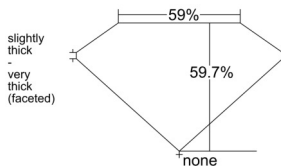

GIA®

FACSIMILE

GIA REPORT 7548712152

Verify this report at GIA.edu

GIA NATURAL DIAMOND DOSSIER®

February 26, 2026
GIA Report Number 7548712152
Shape and Cutting Style ..... Heart Brilliant
Measurements ..... 5.11 x 6.05 x 3.61 mm

GRADING RESULTS

Carat Weight ..... 0.70 carat
Color Grade I
Clarity Grade VS2

ADDITIONAL GRADING INFORMATION

Polish ..... Excellent
Symmetry ..... Excellent
Fluorescence ..... Medium Blue
Clarity Characteristics ..... Crystal
Inscription(s): GIA 7548712152

PROPORTIONS

Profile not to actual proportions

GRADING SCALES

GIA COLOR SCALE		GIA CLARITY SCALE			
COLORLESS	D	VERY VERY SLIGHTLY INCLUDED	FLAWLESS		
	E		INTERNALLY FLAWLESS		
	F		VVS₁		
	G		VVS₂		
	NEAR COLORLESS	H	VERY SLIGHTLY INCLUDED	VS₁	
		I		VS₂	
		FAINT	J	SLIGHTLY INCLUDED	SI₁
			K		SI₂
	L		I₁		
	VERT LIGHT		M	INCLUDED	I₂
N			I₃		
O					
P					
LIGHT	Q				
	R				
	S				
	T				
	U				
	Z