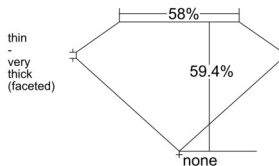

GIA®

FACSIMILE

GIA REPORT 7548712126

Verify this report at GIA.edu

GIA NATURAL DIAMOND DOSSIER®

February 26, 2026
GIA Report Number 7548712126
Shape and Cutting Style ..... Heart Brilliant
Measurements ..... 4.93 x 5.80 x 3.44 mm

GRADING RESULTS

Carat Weight ..... 0.60 carat
Color Grade ..... K
Clarity Grade VS1

ADDITIONAL GRADING INFORMATION

Polish ..... Excellent
Symmetry ..... Very Good
Fluorescence ..... None
Clarity Characteristics..... Crystal, Indented Natural
Inscription(s): GIA 7548712126

PROPORTIONS

Profile not to actual proportions

GRADING SCALES

GIA COLOR SCALE		GIA CLARITY SCALE			
COLORLESS	D	VERY VERY SLIGHTLY INCLUDED	FLAWLESS		
	E		INTERNALLY FLAWLESS		
	F	VERY SLIGHTLY INCLUDED	VVS₁		
	G		VVS₂		
	H		VS₁		
	NEAR COLORLESS	I	SLIGHTLY INCLUDED	VS₂	
		J		SI₁	
		FAINT	K	INCLUDED	SI₂
			L		I₁
			M		I₂
VERT LIGHT	N	LIGHT	I₃		
	O				
	P				
	Q				
	R