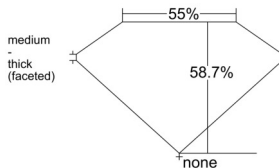

GIA®

FACSIMILE

GIA REPORT

7548706831

Verify this report at GIA.edu

GIA NATURAL DIAMOND DOSSIER®

February 25, 2026

GIA Report Number 7548706831

Shape and Cutting Style ..... Heart Brilliant

Measurements ..... 5.37 x 6.21 x 3.65 mm

GRADING RESULTS

Carat Weight ..... 0.70 carat

Color Grade ..... F

Clarity Grade VVS1

ADDITIONAL GRADING INFORMATION

Polish ..... Excellent

Symmetry ..... Very Good

Fluorescence ..... None

Clarity Characteristics..... Pinpoint, Cloud, Feather, Indented
Natural

Inscription(s): GIA 7548706831

PROPORTIONS

Profile not to actual proportions

GRADING SCALES

GIA COLOR SCALE		GIA CLARITY SCALE			
COLORLESS	D	VERY VERY SLIGHTLY INCLUDED	FLAWLESS		
	E		INTERNALLY FLAWLESS		
	F	VERY SLIGHTLY INCLUDED	VVS₁		
	G		VVS₂		
	H		VS₁		
	NEAR COLORLESS	I	SLIGHTLY INCLUDED	VS₂	
		J		SI₁	
		FAINT	K	INCLUDED	SI₂
			L		I₁
			M		I₂
VERT LIGHT			N	INCLUDED	I₃
	O				
	P				
	Q				
	R				
	S				
LIGHT	T				
	U				
	V				
	W				
	X				
	Y				
Z