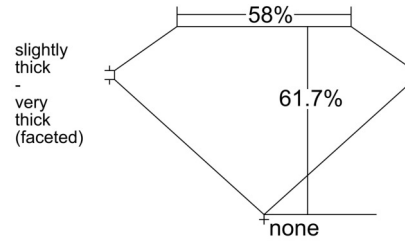

**GIA NATURAL DIAMOND GRADING REPORT**

February 24, 2026

GIA Report Number ..... 7548690727

Shape and Cutting Style ..... Marquise Brilliant

Measurements ..... 11.30 x 5.31 x 3.28 mm

**GRADING RESULTS**

Carat Weight ..... 1.20 carat

Color Grade ..... F

Clarity Grade ..... VVS2

**ADDITIONAL GRADING INFORMATION**

Polish ..... Very Good

Symmetry ..... Excellent

Fluorescence ..... None

Inscription(s): GIA 7548690727

**PROPORTIONS**

Profile not to actual proportions

**CLARITY CHARACTERISTICS**

**KEY TO SYMBOLS\***

- Pinpoint

\* Red symbols denote internal characteristics (inclusions). Green or black symbols denote external characteristics (blemishes). Diagram is an approximate representation of the diamond, and symbols shown indicate type, position, and approximate size of clarity characteristics. All clarity characteristics may not be shown. Details of finish are not shown.