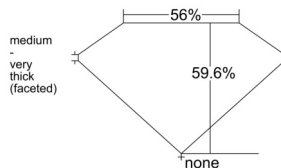

GIA®

FACSIMILE

GIA REPORT

7548674435

Verify this report at GIA.edu

GIA NATURAL DIAMOND DOSSIER®

February 20, 2026

GIA Report Number 7548674435

Shape and Cutting Style ..... Heart Brilliant

Measurements ..... 5.44 x 6.38 x 3.81 mm

GRADING RESULTS

Carat Weight ..... 0.79 carat

Color Grade ..... F

Clarity Grade SI1

ADDITIONAL GRADING INFORMATION

Polish ..... Excellent

Symmetry ..... Very Good

Fluorescence ..... None

Clarity Characteristics ..... Crystal, Feather

Inscription(s): GIA 7548674435

PROPORTIONS

Profile not to actual proportions

GRADING SCALES

GIA COLOR SCALE		GIA CLARITY SCALE			
COLORLESS	D	VERY VERY SLIGHTLY INCLUDED	FLAWLESS		
	E		INTERNALLY FLAWLESS		
	F	VERY SLIGHTLY INCLUDED	VVS₁		
	G		VVS₂		
	H		VS₁		
	NEAR COLORLESS	I	SLIGHTLY INCLUDED	SI₁	
		J		SI₂	
		FAINT	K	INCLUDED	I₁
			L		I₂
			M		I₃
VERT LIGHT	N				
	O				
	P				
	Q				
	R				
LIGHT	S				
	T				
	U				
	V				
	W				
	X				
	Y				
	Z