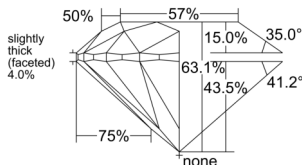

GIA®

FACSIMILE

GIA REPORT 7548662705

Verify this report at GIA.edu

GIA NATURAL DIAMOND DOSSIER®

May 15, 2026
GIA Report Number 7548662705
Shape and Cutting Style ..... Round Brilliant
Measurements ..... 5.14 - 5.17 x 3.25 mm

GRADING RESULTS

Carat Weight ..... 0.53 carat
Color Grade ..... M
Clarity Grade S11
Cut Grade ..... Excellent

ADDITIONAL GRADING INFORMATION

Polish ..... Excellent
Symmetry ..... Excellent
Fluorescence ..... None
Clarity Characteristics ..... Cloud, Crystal
Inscription(s): GIA 7548662705

PROPORTIONS

Profile to actual proportions

GRADING SCALES

GIA COLOR SCALE

COLORLESS	D
	E
	F
	G
	H
	I
	J
NEAR COLORLESS	K
	L
FAIN	M
	N
	O
	P
	Q
VERY LIGHT	R
	S
	T
	U
	V
	W
	X
	Y
LIGHT	Z

GIA CLARITY SCALE

FLAWLESS	VERY VERY SLIGHTLY INCLUDED	VVS₁	VVS₂	VS₁	VS₂	S1₁	S1₂	I₁	I₂	I₃	
											VERY SLIGHTLY INCLUDED
INTERNALLY FLAWLESS											

GIA CUT SCALE

EXCELLENT
VERY GOOD
GOOD
FAIR
POOR