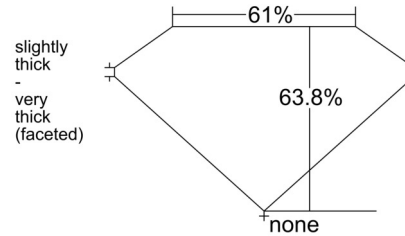

GIA NATURAL DIAMOND GRADING REPORT

February 17, 2026
 GIA Report Number 7548658311
 Shape and Cutting Style Oval Brilliant
 Measurements 7.84 x 5.56 x 3.55 mm

GRADING RESULTS

Carat Weight 1.01 carat
 Color Grade I
 Clarity Grade VS1

ADDITIONAL GRADING INFORMATION

Polish Excellent
 Symmetry Excellent
 Fluorescence Faint

Inscription(s): GIA 7548658311

Comments: Additional clouds are not shown. Pinpoints are not shown.

PROPORTIONS

Profile not to actual proportions

CLARITY CHARACTERISTICS

KEY TO SYMBOLS*

- Cloud
- Needle

* Red symbols denote internal characteristics (inclusions). Green or black symbols denote external characteristics (blemishes). Diagram is an approximate representation of the diamond, and symbols shown indicate type, position, and approximate size of clarity characteristics. All clarity characteristics may not be shown. Details of finish are not shown.