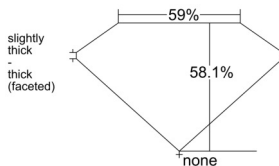

GIA®

FACSIMILE

GIA REPORT 7548631732

Verify this report at GIA.edu

GIA NATURAL DIAMOND DOSSIER®

February 13, 2026
GIA Report Number 7548631732
Shape and Cutting Style ..... Heart Brilliant
Measurements ..... 5.48 x 6.20 x 3.60 mm

GRADING RESULTS

Carat Weight ..... 0.71 carat
Color Grade ..... F
Clarity Grade VVS2

ADDITIONAL GRADING INFORMATION

Polish ..... Excellent
Symmetry ..... Excellent
Fluorescence ..... None
Clarity Characteristics ..... Feather
Inscription(s): GIA 7548631732

PROPORTIONS

Profile not to actual proportions

GRADING SCALES

GIA COLOR SCALE		GIA CLARITY SCALE			
COLORLESS	D	VERY VERY SLIGHTLY INCLUDED	FLAWLESS		
	E		INTERNALLY FLAWLESS		
	F	VERY SLIGHTLY INCLUDED	VVS₁		
	G		VVS₂		
	H		VS₁		
	NEAR COLORLESS	I	SLIGHTLY INCLUDED	VS₂	
		J		SI₁	
		FAINT	K	INCLUDED	SI₂
			L		I₁
			M		I₂
VERT LIGHT			N	INCLUDED	I₃
			O		
			P		
	Q				
LIGHT	R				
	S				
	T				
	U				
	V				
	Z