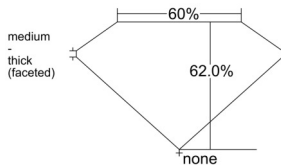

GIA®

FACSIMILE

GIA REPORT 7548625157

Verify this report at GIA.edu

GIA NATURAL DIAMOND DOSSIER®

February 12, 2026
GIA Report Number 7548625157
Shape and Cutting Style ..... Heart Brilliant
Measurements ..... 4.43 x 5.22 x 3.24 mm

GRADING RESULTS

Carat Weight ..... 0.43 carat
Color Grade ..... D
Clarity Grade VVS2

ADDITIONAL GRADING INFORMATION

Polish ..... Excellent
Symmetry ..... Very Good
Fluorescence ..... Faint
Clarity Characteristics ..... Needle, Pinpoint
Inscription(s): GIA 7548625157

PROPORTIONS

Profile not to actual proportions

GRADING SCALES

GIA COLOR SCALE		GIA CLARITY SCALE			
COLORLESS	D	VERY VERY SLIGHTLY INCLUDED	FLAWLESS		
	E		INTERNALLY FLAWLESS		
	F	VERY SLIGHTLY INCLUDED	VVS₁		
	G		VVS₂		
	H		VS₁		
	NEAR COLORLESS	I	SLIGHTLY INCLUDED	VS₂	
		J		SI₁	
		FAINT	K	INCLUDED	SI₂
			L		I₁
			M		I₂
VERT LIGHT	N	INCLUDED	I₃		
	O				
	P				
	Q				
	R				
LIGHT	S				
	T				
	U				
	V				
	W				
	Z