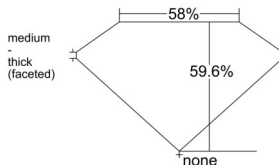

GIA®

FACSIMILE

GIA REPORT

7548624934

Verify this report at GIA.edu

GIA NATURAL DIAMOND DOSSIER®

February 11, 2026

GIA Report Number 7548624934

Shape and Cutting Style ..... Heart Brilliant

Measurements ..... 5.15 x 5.87 x 3.50 mm

GRADING RESULTS

Carat Weight ..... 0.61 carat

Color Grade ..... D

Clarity Grade VS2

ADDITIONAL GRADING INFORMATION

Polish ..... Very Good

Symmetry ..... Very Good

Fluorescence ..... None

Clarity Characteristics ..... Crystal, Feather

Inscription(s): GIA 7548624934

PROPORTIONS

Profile not to actual proportions

GRADING SCALES

GIA COLOR SCALE		GIA CLARITY SCALE			
COLORLESS	D	VERY VERY SLIGHTLY INCLUDED	FLAWLESS		
	E		INTERNALLY FLAWLESS		
	F	VERY SLIGHTLY INCLUDED	VVS₁		
	G		VVS₂		
	H		VS₁		
	NEAR COLORLESS	I	SLIGHTLY INCLUDED	VS₂	
		J		SI₁	
		FAINT	K	INCLUDED	SI₂
			L		I₁
			M		I₂
VERT LIGHT	N	LIGHT	I₃		
	O				
	P				
	Q				
	R				
	S				
LIGHT	T				
	U				
	V				
	W				
	X				
Y					
Z