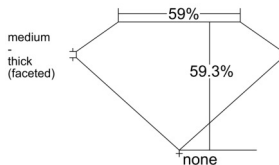

GIA®

FACSIMILE

GIA REPORT 7548624004

Verify this report at GIA.edu

GIA NATURAL DIAMOND DOSSIER®

February 11, 2026
GIA Report Number 7548624004
Shape and Cutting Style ..... Heart Brilliant
Measurements ..... 4.27 x 4.96 x 2.94 mm

GRADING RESULTS

Carat Weight ..... 0.36 carat
Color Grade ..... D
Clarity Grade VS2

ADDITIONAL GRADING INFORMATION

Polish ..... Excellent
Symmetry ..... Excellent
Fluorescence ..... None
Clarity Characteristics ..... Cloud
Inscription(s): GIA 7548624004

PROPORTIONS

Profile not to actual proportions

GRADING SCALES

GIA COLOR SCALE		GIA CLARITY SCALE			
COLORLESS	D	VERY VERY SLIGHTLY INCLUDED	FLAWLESS		
	E		INTERNALLY FLAWLESS		
	F	VERY SLIGHTLY INCLUDED	VVS₁		
	G		VVS₂		
	H		VS₁		
	NEAR COLORLESS	I	SLIGHTLY INCLUDED	VS₂	
		J		SI₁	
		FAINT	K	INCLUDED	SI₂
			L		I₁
			M		I₂
VERT LIGHT	N	LIGHT	I₃		
	O				
	P				
	Q				
	R