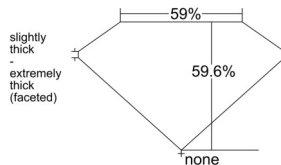

GIA®

FACSIMILE

GIA REPORT

7548606319

Verify this report at GIA.edu

GIA NATURAL DIAMOND DOSSIER®

February 09, 2026

GIA Report Number 7548606319

Shape and Cutting Style ..... Heart Brilliant

Measurements ..... 5.44 x 6.01 x 3.58 mm

GRADING RESULTS

Carat Weight ..... 0.70 carat

Color Grade ..... F

Clarity Grade VVS1

ADDITIONAL GRADING INFORMATION

Polish ..... Excellent

Symmetry ..... Excellent

Fluorescence ..... None

Clarity Characteristics ..... Feather

Inscription(s): GIA 7548606319

PROPORTIONS

Profile not to actual proportions

GRADING SCALES

GIA COLOR SCALE		GIA CLARITY SCALE	
NEAR COLORLESS	D	VERY VERY SLIGHTLY INCLUDED	FLAWLESS
	E		INTERNALLY FLAWLESS
	F		VVS₁
	G		VVS₂
	H		VS₁
	I		VS₂
	J		SI₁
	K		SI₂
	L		I₁
	M		I₂
FAINT	N	SLIGHTLY INCLUDED	I₃
	O		
	P		
	Q		
VERT LIGHT	R	INCLUDED	
	S		
	T		
	U		
	V		
	W		
	X		
	Y		
LIGHT	Z