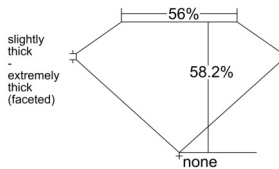

GIA®

FACSIMILE

GIA REPORT 7548598153

Verify this report at GIA.edu

GIA NATURAL DIAMOND DOSSIER®

February 06, 2026
GIA Report Number 7548598153
Shape and Cutting Style ..... Heart Brilliant
Measurements ..... 5.92 x 6.60 x 3.84 mm

GRADING RESULTS

Carat Weight ..... 0.90 carat
Color Grade ..... H
Clarity Grade SI1

ADDITIONAL GRADING INFORMATION

Polish ..... Excellent
Symmetry ..... Very Good
Fluorescence ..... Medium Blue
Clarity Characteristics ..... Feather, Crystal
Inscription(s): GIA 7548598153

PROPORTIONS

Profile not to actual proportions

GRADING SCALES

GIA COLOR SCALE		GIA CLARITY SCALE			
COLORLESS	D	VERY VERY SLIGHTLY INCLUDED	FLAWLESS		
	E		INTERNALLY FLAWLESS		
	F	VERY SLIGHTLY INCLUDED	VVS₁		
	G		VVS₂		
	H		VS₁		
	NEAR COLORLESS	I	SLIGHTLY INCLUDED	VS₂	
		J		SI₁	
		FAINT	K	INCLUDED	SI₂
			L		I₁
			M		I₂
VERT LIGHT	N		LIGHT	I₃	
	O				
	P				
	Q				
	R