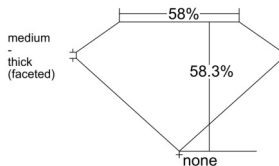

GIA®

FACSIMILE

GIA REPORT 7548587080

Verify this report at GIA.edu

GIA NATURAL DIAMOND DOSSIER®

February 04, 2026
GIA Report Number 7548587080
Shape and Cutting Style ..... Heart Brilliant
Measurements ..... 4.87 x 5.50 x 3.21 mm

GRADING RESULTS

Carat Weight ..... 0.51 carat
Color Grade ..... F
Clarity Grade VS2

ADDITIONAL GRADING INFORMATION

Polish ..... Excellent
Symmetry ..... Very Good
Fluorescence ..... None
Clarity Characteristics ..... Crystal
Inscription(s): GIA 7548587080

PROPORTIONS

Profile not to actual proportions

GRADING SCALES

GIA COLOR SCALE		GIA CLARITY SCALE			
COLORLESS	D	VERY VERY SLIGHTLY INCLUDED	FLAWLESS		
	E		INTERNALLY FLAWLESS		
	F	VERY SLIGHTLY INCLUDED	VVS₁		
	G		VVS₂		
	H		VS₁		
	NEAR COLORLESS	I	SLIGHTLY INCLUDED	VS₂	
		J		SI₁	
		FAINT	K	INCLUDED	SI₂
			L		I₁
			M		I₂
VERT LIGHT	N	LIGHT	I₃		
	O				
	P				
	Q				
	R