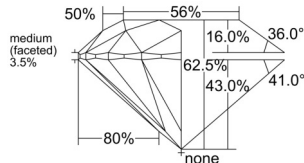

GIA®

FACSIMILE

GIA REPORT

7548584164

Verify this report at GIA.edu

GIA NATURAL DIAMOND DOSSIER®

February 04, 2026

GIA Report Number 7548584164

Shape and Cutting Style ..... Round Brilliant

Measurements ..... 5.75 - 5.78 x 3.60 mm

GRADING RESULTS

Carat Weight ..... 0.73 carat

Color Grade ..... G

Clarity Grade VS2

Cut Grade ..... Excellent

ADDITIONAL GRADING INFORMATION

Polish ..... Very Good

Symmetry ..... Excellent

Fluorescence ..... None

Clarity Characteristics ..... Crystal, Cloud

Inscription(s): GIA 7548584164

PROPORTIONS

Profile to actual proportions

GRADING SCALES

GIA
COLOR
SCALE

COLORESS	D
	E
	F
	G
	H
	I
	J
NEAR COLORESS	K
	L
FAIN	M
	N
	O
	P
VERY LIGHT	Q
	R
	S
	T
	U
	V
	W
	X
	Y
LIGHT	Z

GIA
CLARITY
SCALE

	FLAWLESS
	INTERNALLY FLAWLESS
VERY VERY SLIGHTLY INCLUDED	VVS₁
	VVS₂
VERY SLIGHTLY INCLUDED	VS₁
	VS₂
SLIGHTLY INCLUDED	SI₁
	SI₂
INCLUDED	I₁
	I₂
	I₃

GIA
CUT
SCALE

	EXCELLENT
	VERY GOOD
	GOOD
	FAIR
	POOR