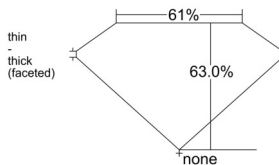

GIA®

FACSIMILE

GIA REPORT

7548582941

Verify this report at GIA.edu

GIA NATURAL DIAMOND DOSSIER®

February 05, 2026

GIA Report Number 7548582941

Shape and Cutting Style ..... Oval Brilliant

Measurements ..... 5.94 x 4.10 x 2.58 mm

GRADING RESULTS

Carat Weight ..... 0.40 carat

Color Grade ..... F

Clarity Grade ..... Internally Flawless

ADDITIONAL GRADING INFORMATION

Polish ..... Excellent

Symmetry ..... Excellent

Fluorescence ..... Medium Blue

Clarity Characteristics ..... Minor Details of Polish

Inscription(s): GIA 7548582941

PROPORTIONS

Profile not to actual proportions

GRADING SCALES

GIA COLOR SCALE		GIA CLARITY SCALE			
COLORLESS	D	VERY VERY SLIGHTLY INCLUDED	FLAWLESS		
	E		INTERNALLY FLAWLESS		
	F	VERY SLIGHTLY INCLUDED	VVS₁		
	G		VVS₂		
	H		VS₁		
	NEAR COLORLESS	I	SLIGHTLY INCLUDED	VS₂	
		J		SI₁	
		FAINT	K	INCLUDED	SI₂
			L		I₁
			M		I₂
VERTICALLY LIGHT	N	LIGHT	I₃		
	O				
	P				
	Q				
	R