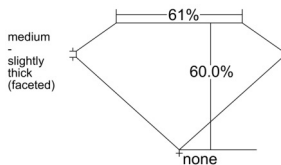

GIA®

FACSIMILE

GIA REPORT 7548582349

Verify this report at GIA.edu

GIA NATURAL DIAMOND DOSSIER®

February 04, 2026
GIA Report Number 7548582349
Shape and Cutting Style ..... Pear Brilliant
Measurements ..... 8.68 x 5.16 x 3.10 mm

GRADING RESULTS

Carat Weight ..... 0.81 carat
Color Grade I
Clarity Grade VVS1

ADDITIONAL GRADING INFORMATION

Polish ..... Excellent
Symmetry ..... Excellent
Fluorescence ..... Medium Blue
Clarity Characteristics ..... Pinpoint
Inscription(s): GIA 7548582349

PROPORTIONS

Profile not to actual proportions

GRADING SCALES

GIA COLOR SCALE		GIA CLARITY SCALE			
COLORLESS	D	VERY VERY SLIGHTLY INCLUDED	FLAWLESS		
	E		INTERNALLY FLAWLESS		
	F		VVS₁		
	NEAR COLORLESS	G	VVS₂		
		H	VERY SLIGHTLY INCLUDED	VS₁	
		I		VS₂	
		FAINT	J	SLIGHTLY INCLUDED	SI₁
			K		SI₂
	L		INCLUDED		I₁
	M			I₂	
VERTICALLY LIGHT	N		LIGHT	I₃	
	O				
	P				
	Q				
	R