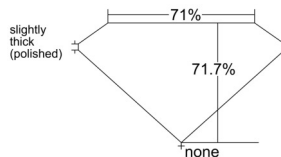

GIA®

FACSIMILE

GIA REPORT 7548576281

Verify this report at GIA.edu

GIA NATURAL DIAMOND DOSSIER®

February 03, 2026

GIA Report Number 7548576281

Shape and Cutting Style ..... Square Modified Brilliant

Measurements ..... 4.28 x 4.24 x 3.04 mm

GRADING RESULTS

Carat Weight ..... 0.46 carat

Color Grade ..... D

Clarity Grade VS1

ADDITIONAL GRADING INFORMATION

Polish ..... Excellent

Symmetry ..... Very Good

Fluorescence ..... None

Clarity Characteristics..... Crystal, Cloud, Pinpoint

Inscription(s): GIA 7548576281

PROPORTIONS

Profile not to actual proportions

GRADING SCALES

GIA COLOR SCALE		GIA CLARITY SCALE			
COLORLESS	D	VERY VERY SLIGHTLY INCLUDED	FLAWLESS		
	E		INTERNALLY FLAWLESS		
	F	VERY SLIGHTLY INCLUDED	VS₁		
	G		VS₂		
	H		VS₁		
	NEAR COLORLESS	I	SLIGHTLY INCLUDED	SI₁	
		J		SI₂	
		FAINT	K	INCLUDED	I₁
			L		I₂
			M		I₃
VERT LIGHT	N		LIGHT		
	O				
	P				
	Q				
	R