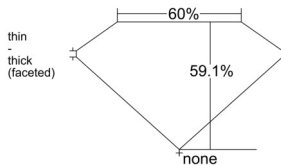

GIA®

FACSIMILE

GIA REPORT 7548575824

Verify this report at GIA.edu

GIA NATURAL DIAMOND DOSSIER®

February 04, 2026
GIA Report Number 7548575824
Shape and Cutting Style ..... Heart Brilliant
Measurements ..... 5.42 x 6.13 x 3.62 mm

GRADING RESULTS

Carat Weight ..... 0.70 carat
Color Grade ..... F
Clarity Grade VS1

ADDITIONAL GRADING INFORMATION

Polish ..... Excellent
Symmetry ..... Excellent
Fluorescence ..... None
Clarity Characteristics ..... Crystal, Cloud, Pinpoint
Inscription(s): GIA 7548575824

PROPORTIONS

Profile not to actual proportions

GRADING SCALES

GIA COLOR SCALE		GIA CLARITY SCALE	
COLORLESS	D	VERY VERY SLIGHTLY INCLUDED	FLAWLESS
	E		INTERNALLY FLAWLESS
	F		VVS₁
	G		VVS₂
	H		VS₁
	I		VS₂
	J		SI₁
	K		SI₂
	L		I₁
	M		I₂
NEAR COLORLESS	N	SLIGHTLY INCLUDED	I₃
	O		
	P		
	Q		
FAINT	R		
	S		
	T		
	U		
VERY LIGHT	V		
	W		
	X		
	Y		
LIGHT	Z