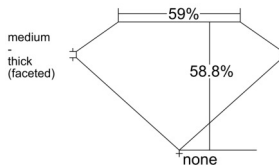

GIA®

FACSIMILE

GIA REPORT 7548570963

Verify this report at GIA.edu

GIA NATURAL DIAMOND DOSSIER®

February 04, 2026
GIA Report Number 7548570963
Shape and Cutting Style ..... Heart Brilliant
Measurements ..... 5.32 x 5.88 x 3.46 mm

GRADING RESULTS

Carat Weight ..... 0.64 carat
Color Grade ..... G
Clarity Grade VVS2

ADDITIONAL GRADING INFORMATION

Polish ..... Excellent
Symmetry ..... Excellent
Fluorescence ..... None
Clarity Characteristics..... Pinpoint, Cloud, Surface Graining
Inscription(s): GIA 7548570963

PROPORTIONS

Profile not to actual proportions

GRADING SCALES

GIA COLOR SCALE		GIA CLARITY SCALE			
COLORLESS	D	VERY VERY SLIGHTLY INCLUDED	FLAWLESS		
	E		INTERNALLY FLAWLESS		
	F	VERY SLIGHTLY INCLUDED	VVS₁		
	G		VVS₂		
	H		VS₁		
	NEAR COLORLESS	I	SLIGHTLY INCLUDED	VS₂	
		J		SI₁	
		FAINT	K	INCLUDED	SI₂
			L		I₁
			M		I₂
VERT LIGHT	N	INCLUDED	I₃		
	O				
	P				
	Q				
	R				
LIGHT	S				
	T				
	U				
	V				
	W				
X					
Y					
Z