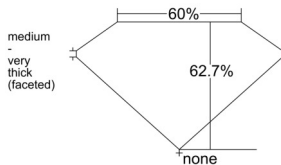

GIA®

FACSIMILE

GIA REPORT 7548570839

Verify this report at GIA.edu

GIA NATURAL DIAMOND DOSSIER®

February 04, 2026
GIA Report Number 7548570839
Shape and Cutting Style ..... Heart Brilliant
Measurements ..... 5.14 x 6.12 x 3.84 mm

GRADING RESULTS

Carat Weight ..... 0.70 carat
Color Grade ..... H
Clarity Grade ..... Internally Flawless

ADDITIONAL GRADING INFORMATION

Polish ..... Excellent
Symmetry ..... Excellent
Fluorescence ..... None
Clarity Characteristics ..... Minor Details of Polish
Inscription(s): GIA 7548570839

PROPORTIONS

Profile not to actual proportions

GRADING SCALES

GIA COLOR SCALE		GIA CLARITY SCALE			
COLORLESS	D	VERY VERY SLIGHTLY INCLUDED	FLAWLESS		
	E		INTERNALLY FLAWLESS		
	F	VERY SLIGHTLY INCLUDED	VVS₁		
	G		VVS₂		
	H		VS₁		
	NEAR COLORLESS	I	VERY SLIGHTLY INCLUDED	VS₂	
		J		SI₁	
		FAINT	K	SLIGHTLY INCLUDED	SI₂
			L		I₁
			M		I₂
VERTICALLY LIGHT	N	INCLUDED	I₃		
	O				
	P				
	Q				
	R				
LIGHT	S				
	T				
	U				
	V				
	W				
X					
Y					
Z