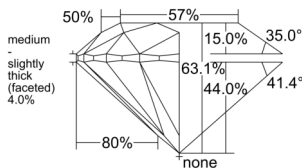

GIA®

FACSIMILE

GIA REPORT 7548565069

Verify this report at GIA.edu

GIA NATURAL DIAMOND DOSSIER®

February 05, 2026
GIA Report Number 7548565069
Shape and Cutting Style ..... Round Brilliant
Measurements ..... 5.37 - 5.40 x 3.40 mm

GRADING RESULTS

Carat Weight ..... 0.60 carat
Color Grade ..... M
Clarity Grade VS1
Cut Grade ..... Excellent

ADDITIONAL GRADING INFORMATION

Polish ..... Excellent
Symmetry ..... Excellent
Fluorescence ..... Faint
Clarity Characteristics ..... Cloud, Needle, Pinpoint
Inscription(s): GIA 7548565069

PROPORTIONS

Profile to actual proportions

GRADING SCALES

GIA COLOR SCALE	GIA CLARITY SCALE	GIA CUT SCALE	
D	FLAWLESS	EXCELLENT	
E	INTERNALLY FLAWLESS		
F		VVS₁	VERY GOOD
G	VVS₂		
H	VS₁	GOOD	
I	VS₂		
J	SI₁	FAIR	
K	SI₂		
L	I₁	POOR	
M	I₂		
N	I₃		
O			
P			
Q			
R			
S			
T			
U			
V			
W			
X			
Y			
Z