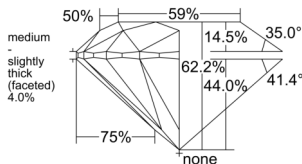

GIA®

FACSIMILE

GIA REPORT 7548563254

Verify this report at GIA.edu

GIA NATURAL DIAMOND DOSSIER®

February 03, 2026
GIA Report Number 7548563254
Shape and Cutting Style ..... Round Brilliant
Measurements ..... 5.06 - 5.10 x 3.16 mm

GRADING RESULTS

Carat Weight ..... 0.50 carat
Color Grade ..... K
Clarity Grade VVS2
Cut Grade ..... Excellent

ADDITIONAL GRADING INFORMATION

Polish ..... Excellent
Symmetry ..... Excellent
Fluorescence ..... Faint
Clarity Characteristics ..... Pinpoint
Inscription(s): GIA 7548563254

Comments: An additional inscription is present.

PROPORTIONS

Profile to actual proportions

GRADING SCALES

GIA COLOR SCALE	GIA CLARITY SCALE	GIA CUT SCALE	
D	FLAWLESS	EXCELLENT	
E	INTERNALLY FLAWLESS		
F		VVS₁	VERY GOOD
G	VVS₂		
H	VS₁	GOOD	
I	VS₂		
J	SI₁	FAIR	
K	SI₂		
L	I₁	POOR	
M	I₂		
N	I₃		
O			
P			
Q			
R			
S			
T			
U			
V			
W			
X			
Y			
Z