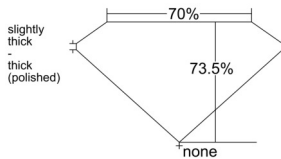

GIA®

FACSIMILE

GIA REPORT 7548549339

Verify this report at GIA.edu

GIA NATURAL DIAMOND DOSSIER®

February 02, 2026
GIA Report Number 7548549339
Shape and Cutting Style ..... Square Modified Brilliant
Measurements ..... 3.82 x 3.79 x 2.79 mm

GRADING RESULTS

Carat Weight ..... 0.34 carat
Color Grade ..... F
Clarity Grade VVS1

ADDITIONAL GRADING INFORMATION

Polish ..... Excellent
Symmetry ..... Very Good
Fluorescence ..... None
Clarity Characteristics ..... Pinpoint, Feather
Inscription(s): GIA 7548549339

PROPORTIONS

Profile not to actual proportions

GRADING SCALES

GIA COLOR SCALE		GIA CLARITY SCALE			
COLORLESS	D	VERY VERY SLIGHTLY INCLUDED	FLAWLESS		
	E		INTERNALLY FLAWLESS		
	F	VERY SLIGHTLY INCLUDED	VVS₁		
	G		VVS₂		
	H		VS₁		
	NEAR COLORLESS	I	SLIGHTLY INCLUDED	VS₂	
		J		SI₁	
		FAINT	K	INCLUDED	SI₂
			L		I₁
			M		I₂
VERT LIGHT	N	LIGHT	I₃		
	O				
	P				
	Q				
	R				
	S				
	T