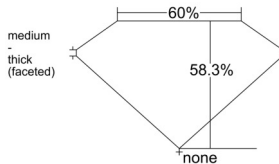

GIA®

FACSIMILE

GIA REPORT

7548547409

Verify this report at GIA.edu

GIA NATURAL DIAMOND DOSSIER®

January 30, 2026
GIA Report Number **7548547409**
Shape and Cutting Style ..... **Heart Brilliant**
Measurements ..... **5.53 x 6.24 x 3.64 mm**

GRADING RESULTS

Carat Weight ..... **0.71 carat**
Color Grade ..... **H**
Clarity Grade **S12**

ADDITIONAL GRADING INFORMATION

Polish ..... **Excellent**
Symmetry ..... **Excellent**
Fluorescence ..... **None**
Clarity Characteristics ..... **Crystal, Feather, Cloud**
Inscription(s): **GIA 7548547409**

PROPORTIONS

Profile not to actual proportions

GRADING SCALES

GIA COLOR SCALE		GIA CLARITY SCALE	
COLORLESS	D	VERY VERY SLIGHTLY INCLUDED	FLAWLESS
	E		INTERNALLY FLAWLESS
	F		VVS₁
	G		VVS₂
	H		VS₁
	I		VS₂
	J		S1
	K		S2
	L		I₁
	M		I₂
NEAR COLORLESS	N	SLIGHTLY INCLUDED	I₃
	O		
	P		
	Q		
FAINT	R	INCLUDED	
	S		
	T		
	U		
VERT LIGHT	V		
	W		
	X		
	Y		
LIGHT	Z