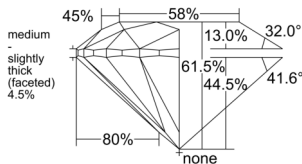

GIA®

FACSIMILE

GIA REPORT 7548544482

Verify this report at GIA.edu

GIA NATURAL DIAMOND DOSSIER®

January 30, 2026
GIA Report Number 7548544482
Shape and Cutting Style ..... Round Brilliant
Measurements ..... 4.28 - 4.31 x 2.64 mm

GRADING RESULTS

Carat Weight ..... 0.30 carat
Color Grade ..... F
Clarity Grade VVS1
Cut Grade ..... Excellent

ADDITIONAL GRADING INFORMATION

Polish ..... Excellent
Symmetry ..... Excellent
Fluorescence ..... None
Clarity Characteristics ..... Pinpoint, Feather
Inscription(s): GIA 7548544482

PROPORTIONS

Profile to actual proportions