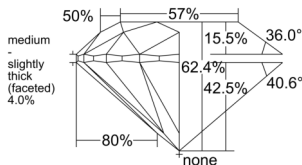

GIA®

FACSIMILE

GIA REPORT 7548544044

Verify this report at GIA.edu

GIA NATURAL DIAMOND DOSSIER®

January 30, 2026
GIA Report Number 7548544044
Shape and Cutting Style ..... Round Brilliant
Measurements ..... 5.03 - 5.07 x 3.15 mm

GRADING RESULTS

Carat Weight ..... 0.50 carat
Color Grade ..... F
Clarity Grade VVS1
Cut Grade ..... Excellent

ADDITIONAL GRADING INFORMATION

Polish ..... Excellent
Symmetry ..... Excellent
Fluorescence ..... None
Clarity Characteristics ..... Pinpoint
Inscription(s): GIA 7548544044

PROPORTIONS

Profile to actual proportions