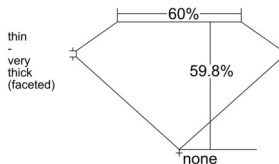

GIA®

FACSIMILE

GIA REPORT 7548538354

Verify this report at GIA.edu

GIA NATURAL DIAMOND DOSSIER®

January 30, 2026
GIA Report Number 7548538354
Shape and Cutting Style ..... Heart Brilliant
Measurements ..... 5.48 x 6.03 x 3.61 mm

GRADING RESULTS

Carat Weight ..... 0.70 carat
Color Grade ..... J
Clarity Grade VVS1

ADDITIONAL GRADING INFORMATION

Polish ..... Excellent
Symmetry ..... Very Good
Fluorescence ..... Faint
Clarity Characteristics ..... Pinpoint, Feather
Inspection(s): GIA 7548538354

PROPORTIONS

Profile not to actual proportions

GRADING SCALES

GIA COLOR SCALE		GIA CLARITY SCALE			
COLORLESS	D	VERY VERY SLIGHTLY INCLUDED	FLAWLESS		
	E		INTERNALLY FLAWLESS		
	F	VERY SLIGHTLY INCLUDED	VVS₁		
	G		VVS₂		
	H		VS₁		
	NEAR COLORLESS	I	SLIGHTLY INCLUDED	VS₂	
		J		SI₁	
		FAINT	K	INCLUDED	SI₂
			L		I₁
			M		I₂
VERT LIGHT	N	LIGHT	I₃		
	O				
	P				
	Q				
	R				
	S				
	T