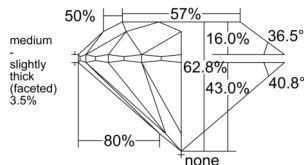

GIA®

FACSIMILE

GIA REPORT

7548532804

Verify this report at GIA.edu

GIA NATURAL DIAMOND DOSSIER®

January 29, 2026
GIA Report Number 7548532804
Shape and Cutting Style ..... Round Brilliant
Measurements ..... 6.01 - 6.04 x 3.78 mm

GRADING RESULTS

Carat Weight ..... 0.85 carat
Color Grade ..... E
Clarity Grade VVS1
Cut Grade ..... Excellent

ADDITIONAL GRADING INFORMATION

Polish ..... Excellent
Symmetry ..... Excellent
Fluorescence ..... Medium Blue
Clarity Characteristics ..... Pinpoint, Feather
Inscription(s): GIA 7548532804

PROPORTIONS

Profile to actual proportions

GRADING SCALES

GIA COLOR SCALE

COLORLESS	D
	E
	F
	G
	H
	I
	J
NEAR COLORLESS	K
	L
	M
	N
	O
	P
	Q
	R
	S
	T
	U
	V
	W
	X
	Y
LIGHT	Z

GIA CLARITY SCALE

FLAWLESS	VERY VERY SLIGHTLY INCLUDED	VVS₁	VVS₂	VS₁	VS₂	SI₁	SI₂	I₁	I₂	I₃	
											INTERNAL FLAWLESS

GIA CUT SCALE

EXCELLENT
VERY GOOD
GOOD
FAIR
POOR