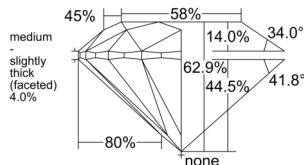

GIA®

FACSIMILE

GIA REPORT

7548516941

Verify this report at GIA.edu

GIA NATURAL DIAMOND DOSSIER®

January 27, 2026
GIA Report Number 7548516941
Shape and Cutting Style ..... Round Brilliant
Measurements ..... 5.08 - 5.12 x 3.21 mm

GRADING RESULTS

Carat Weight ..... 0.51 carat
Color Grade ..... G
Clarity Grade VVS2
Cut Grade ..... Excellent

ADDITIONAL GRADING INFORMATION

Polish ..... Excellent
Symmetry ..... Excellent
Fluorescence ..... None
Clarity Characteristics ..... Cloud, Pinpoint
Inscription(s): GIA 7548516941

PROPORTIONS

Profile to actual proportions