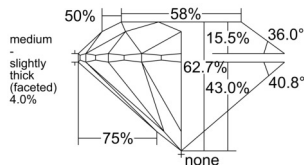

GIA®

FACSIMILE

GIA REPORT

7548515678

Verify this report at GIA.edu

GIA NATURAL DIAMOND DOSSIER®

January 27, 2026

GIA Report Number 7548515678

Shape and Cutting Style ..... Round Brilliant

Measurements ..... 5.88 - 5.92 x 3.70 mm

GRADING RESULTS

Carat Weight ..... 0.81 carat

Color Grade I

Clarity Grade VVS1

Cut Grade ..... Excellent

ADDITIONAL GRADING INFORMATION

Polish ..... Excellent

Symmetry ..... Excellent

Fluorescence ..... Medium Blue

Clarity Characteristics..... Cloud, Pinpoint, Cavity, Feather

Inscription(s): GIA 7548515678

PROPORTIONS

Profile to actual proportions

GRADING SCALES

GIA COLOR SCALE

COLORESS	D
	E
	F
	G
	H
	I
NEAR COLORESS	J
	K
	L
FAIN	M
	N
	O
	P
VERY LIGHT	Q
	R
	S
	T
	U
	V
	W
	X
	Y
LIGHT	Z

GIA CLARITY SCALE

FLAWLESS	VERY VERY SLIGHTLY INCLUDED	VVS₁	VVS₂		
				VS₁	VS₂
INTERNALLY FLAWLESS	SLIGHTLY INCLUDED	SI₁	SI₂		
		I₁	I₂	I₃	

GIA CUT SCALE

EXCELLENT
VERY GOOD
GOOD
FAIR
POOR