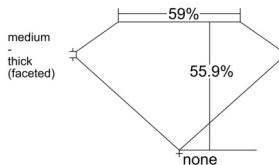

GIA®

FACSIMILE

GIA REPORT 7548509016

Verify this report at GIA.edu

GIA NATURAL DIAMOND DOSSIER®

January 27, 2026
GIA Report Number 7548509016
Shape and Cutting Style ..... Heart Brilliant
Measurements ..... 4.53 x 4.93 x 2.76 mm

GRADING RESULTS

Carat Weight ..... 0.35 carat
Color Grade ..... G
Clarity Grade VVS1

ADDITIONAL GRADING INFORMATION

Polish ..... Excellent
Symmetry ..... Excellent
Fluorescence ..... None
Clarity Characteristics ..... Pinpoint, Feather
Inscription(s): GIA 7548509016

PROPORTIONS

Profile not to actual proportions

GRADING SCALES

GIA COLOR SCALE		GIA CLARITY SCALE			
COLORLESS	D	VERY VERY SLIGHTLY INCLUDED	FLAWLESS		
	E		INTERNALLY FLAWLESS		
	F	VERY SLIGHTLY INCLUDED	VVS₁		
	G		VVS₂		
	H		VS₁		
	NEAR COLORLESS	I	SLIGHTLY INCLUDED	VS₂	
		J		SI₁	
		FAINT	K	INCLUDED	SI₂
			L		I₁
			M		I₂
VERT LIGHT	N	LIGHT	I₃		
	O				
	P				
	Q				
	R