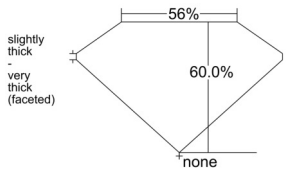

GIA®

FACSIMILE

GIA REPORT

7548505618

Verify this report at GIA.edu

GIA NATURAL DIAMOND DOSSIER®

January 23, 2026
GIA Report Number 7548505618
Shape and Cutting Style ..... Heart Brilliant
Measurements ..... 5.73 x 6.30 x 3.78 mm

GRADING RESULTS

Carat Weight ..... 0.77 carat
Color Grade ..... H
Clarity Grade VS1

ADDITIONAL GRADING INFORMATION

Polish ..... Excellent
Symmetry ..... Very Good
Fluorescence ..... Faint
Clarity Characteristics..... Crystal, Feather, Cloud, Needle
Inscription(s): GIA 7548505618

PROPORTIONS

Profile not to actual proportions

GRADING SCALES

GIA COLOR SCALE		GIA CLARITY SCALE	
NEAR COLORLESS	D	VERY VERY SLIGHTLY INCLUDED	FLAWLESS
	E		INTERNALLY FLAWLESS
	F		VVS₁
	G		VVS₂
	H		VS₁
	I		VS₂
	J		SI₁
	K		SI₂
	L		I₁
	M		I₂
FAINT	N	INCLUDED	I₃
	O		
	P		
	Q		
LIGHT	R		
	S		
	T		
	U		
	V		
	W		
	X		
	Y		
Z