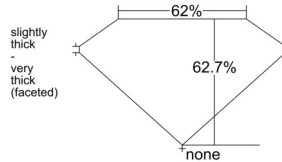

GIA®

FACSIMILE

GIA REPORT

7548484679

Verify this report at GIA.edu

GIA NATURAL DIAMOND DOSSIER®

January 21, 2026
GIA Report Number **7548484679**
Shape and Cutting Style ..... **Pear Brilliant**
Measurements ..... **7.07 x 4.40 x 2.76 mm**

GRADING RESULTS

Carat Weight ..... **0.51 carat**
Color Grade ..... **H**
Clarity Grade **VS1**

ADDITIONAL GRADING INFORMATION

Polish ..... **Excellent**
Symmetry ..... **Very Good**
Fluorescence ..... **None**
Clarity Characteristics..... **Crystal, Cloud, Feather, Pinpoint**
Inscription(s): **GIA 7548484679**

PROPORTIONS

Profile not to actual proportions

GRADING SCALES

GIA COLOR SCALE		GIA CLARITY SCALE			
COLORLESS	D	VERY VERY SLIGHTLY INCLUDED	FLAWLESS		
	E		INTERNALLY FLAWLESS		
	F	VERY SLIGHTLY INCLUDED	VS₁		
	G		VS₂		
	H		VS₁		
	NEAR COLORLESS	I	SLIGHTLY INCLUDED	SI₁	
		J		SI₂	
		FAINT	K	INCLUDED	I₁
			L		I₂
			M		I₃
VERT LIGHT	N				
	O				
	P				
	Q				
	R				
	S				
	T				
LIGHT	U				
	V				
	W				
	X				
Y					
Z