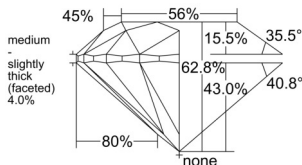

GIA®

FACSIMILE

GIA REPORT 7548465260

Verify this report at GIA.edu

GIA NATURAL DIAMOND DOSSIER®

January 19, 2026
GIA Report Number 7548465260
Shape and Cutting Style ..... Round Brilliant
Measurements ..... 5.05 - 5.08 x 3.18 mm

GRADING RESULTS

Carat Weight ..... 0.50 carat
Color Grade ..... D
Clarity Grade VS1
Cut Grade ..... Excellent

ADDITIONAL GRADING INFORMATION

Polish ..... Excellent
Symmetry ..... Excellent
Fluorescence ..... Strong Blue
Clarity Characteristics ..... Crystal
Inscription(s): GIA 7548465260

PROPORTIONS

Profile to actual proportions