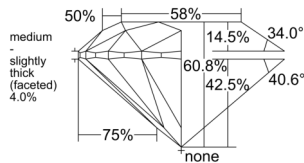

GIA®

FACSIMILE

GIA REPORT

7548456641

Verify this report at GIA.edu

GIA NATURAL DIAMOND DOSSIER®

January 16, 2026
GIA Report Number 7548456641
Shape and Cutting Style ..... Round Brilliant
Measurements ..... 5.35 - 5.36 x 3.26 mm

GRADING RESULTS

Carat Weight ..... 0.57 carat
Color Grade ..... E
Clarity Grade VVS2
Cut Grade ..... Excellent

ADDITIONAL GRADING INFORMATION

Polish ..... Excellent
Symmetry ..... Excellent
Fluorescence ..... None
Clarity Characteristics ..... Needle, Pinpoint
Inscription(s): GIA 7548456641

PROPORTIONS

Profile to actual proportions

GRADING SCALES

GIA COLOR SCALE

COLORLESS	D
	E
	F
	G
	H
	I
	J
NEAR COLORLESS	K
	L
FAIN	M
	N
	O
	P
VERY LIGHT	Q
	R
	S
	T
	U
	V
	W
	X
	Y
LIGHT	Z

GIA CLARITY SCALE

FLAWLESS	INTERNAL FLAWLESS	
		FLAWLESS
VERY VERY SLIGHTLY INCLUDED	VVS₁	
	VVS₂	
VERY SLIGHTLY INCLUDED	VS₁	
	VS₂	
SLIGHTLY INCLUDED	SI₁	
	SI₂	
INCLUDED	I₁	
	I₂	
	I₃	

GIA CUT SCALE

EXCELLENT	
	VERY GOOD
GOOD	
FAIR	
POOR