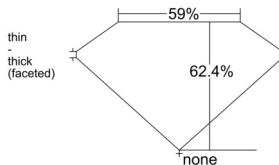

GIA®

FACSIMILE

GIA REPORT 7548452301

Verify this report at GIA.edu

GIA NATURAL DIAMOND DOSSIER®

January 16, 2026
GIA Report Number 7548452301
Shape and Cutting Style ..... Oval Brilliant
Measurements ..... 7.53 x 5.17 x 3.23 mm

GRADING RESULTS

Carat Weight ..... 0.80 carat
Color Grade ..... D
Clarity Grade VVS2

ADDITIONAL GRADING INFORMATION

Polish ..... Excellent
Symmetry ..... Excellent
Fluorescence ..... Faint
Clarity Characteristics ..... Pinpoint, Etch Channel
Inscription(s): GIA 7548452301

PROPORTIONS

Profile not to actual proportions

GRADING SCALES

GIA COLOR SCALE		GIA CLARITY SCALE			
COLORLESS	D	VERY VERY SLIGHTLY INCLUDED	FLAWLESS		
	E		INTERNALLY FLAWLESS		
	F	VERY SLIGHTLY INCLUDED	VVS₁		
	G		VVS₂		
	H		VS₁		
	NEAR COLORLESS	I	SLIGHTLY INCLUDED	VS₂	
		J		SI₁	
		FAINT	K	INCLUDED	SI₂
			L		I₁
			M		I₂
VERT LIGHT	N	LIGHT	I₃		
	O				
	P				
	Q				
	R