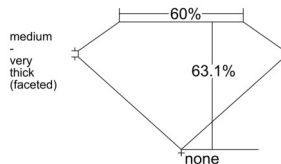

GIA®

FACSIMILE

GIA REPORT

7548446776

Verify this report at GIA.edu

GIA NATURAL DIAMOND DOSSIER®

January 16, 2026
GIA Report Number 7548446776
Shape and Cutting Style ..... Marquise Brilliant
Measurements ..... 6.54 x 3.48 x 2.20 mm

GRADING RESULTS

Carat Weight ..... 0.30 carat
Color Grade ..... F
Clarity Grade VS1

ADDITIONAL GRADING INFORMATION

Polish ..... Excellent
Symmetry ..... Very Good
Fluorescence ..... Faint
Clarity Characteristics ..... Crystal, Pinpoint
Inscription(s): GIA 7548446776

PROPORTIONS

Profile not to actual proportions

GRADING SCALES

GIA COLOR SCALE		GIA CLARITY SCALE			
COLORLESS	D	NEAR COLORLESS	FLAWLESS		
	E		INTERNALLY FLAWLESS		
	F		VERY VERY SLIGHTLY INCLUDED	VVS₁	
	G			VVS₂	
	H		VERY SLIGHTLY INCLUDED	VS₁	
	I			VS₂	
	J			SLIGHTLY INCLUDED	SI₁
	K		SI₂		
	FAINT		L	VERTICALLY INCLUDED	I₁
			M		I₂
N		I₃			
O			LIGHT		
P					
Q					
R					
S					
T					
U					
V					
W					
X					
Y					
Z