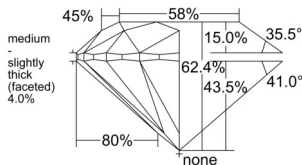

GIA®

FACSIMILE

GIA REPORT 7548430443

Verify this report at GIA.edu

GIA NATURAL DIAMOND DOSSIER®

January 13, 2026
GIA Report Number 7548430443
Shape and Cutting Style ..... Round Brilliant
Measurements ..... 4.60 - 4.64 x 2.88 mm

GRADING RESULTS

Carat Weight ..... 0.38 carat
Color Grade I
Clarity Grade VVS1
Cut Grade ..... Excellent

ADDITIONAL GRADING INFORMATION

Polish ..... Excellent
Symmetry ..... Excellent
Fluorescence ..... Faint
Clarity Characteristics ..... Cloud, Pinpoint
Inscription(s): GIA 7548430443

PROPORTIONS

GRADING SCALES

GIA COLOR SCALE

COLORLESS	D
	E
	F
	G
	H
	I
NEAR COLORLESS	J
	K
	L
FAIN	M
	N
	O
	P
VERY LIGHT	Q
	R
	S
	T
	U
	V
	W
	X
	Y
LIGHT	Z

GIA CLARITY SCALE

FLAWLESS	INTERNAL FLAWLESS	
		FLAWLESS
VERY VERY SLIGHTLY INCLUDED	VVS₁	
	VVS₂	
VERY SLIGHTLY INCLUDED	VS₁	
	VS₂	
SLIGHTLY INCLUDED	SI₁	
	SI₂	
INCLUDED	I₁	
	I₂	
	I₃	

GIA CUT SCALE

EXCELLENT
VERY GOOD
GOOD
FAIR
POOR