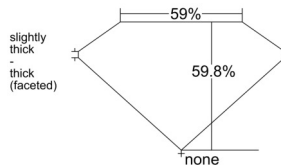

GIA®

FACSIMILE

GIA REPORT

7548408813

Verify this report at GIA.edu

GIA NATURAL DIAMOND DOSSIER®

January 09, 2026
GIA Report Number 7548408813
Shape and Cutting Style ..... Heart Brilliant
Measurements ..... 5.30 x 6.05 x 3.62 mm

GRADING RESULTS

Carat Weight ..... 0.70 carat
Color Grade ..... K
Clarity Grade VVS2

ADDITIONAL GRADING INFORMATION

Polish ..... Excellent
Symmetry ..... Very Good
Fluorescence ..... None
Clarity Characteristics ..... Feather, Cloud
Inscription(s): GIA 7548408813

PROPORTIONS

Profile not to actual proportions

GRADING SCALES

GIA COLOR SCALE		GIA CLARITY SCALE			
COLORLESS	D	VERY VERY SLIGHTLY INCLUDED	FLAWLESS		
	E		INTERNALLY FLAWLESS		
	F		VVS₁		
	NEAR COLORLESS	G	VVS₂		
		H	VERY SLIGHTLY INCLUDED	VS₁	
		I		VS₂	
		FAINT	J	SLIGHTLY INCLUDED	SI₁
			K		SI₂
	L		INCLUDED		I₁
	M			I₂	
VERT LIGHT	N		INCLUDED	I₃	
	O				
	P				
	Q				
	R				
LIGHT	S				
	T				
	U				
	V				
	W				
X					
Y					
Z