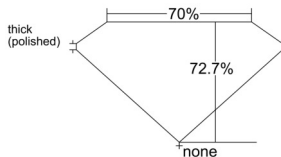

GIA®

FACSIMILE

GIA REPORT 7548408553

Verify this report at GIA.edu

GIA NATURAL DIAMOND DOSSIER®

January 09, 2026
GIA Report Number 7548408553
Shape and Cutting Style ..... Square Modified Brilliant
Measurements ..... 4.56 x 4.55 x 3.31 mm

GRADING RESULTS

Carat Weight ..... 0.60 carat
Color Grade I
Clarity Grade VS1

ADDITIONAL GRADING INFORMATION

Polish ..... Very Good
Symmetry ..... Very Good
Fluorescence ..... None
Clarity Characteristics ..... Cloud, Pinpoint
Inscription(s): GIA 7548408553

PROPORTIONS

Profile not to actual proportions

GRADING SCALES

GIA COLOR SCALE		GIA CLARITY SCALE			
COLORLESS	D	VERY VERY SLIGHTLY INCLUDED	FLAWLESS		
	E		INTERNALLY FLAWLESS		
	F	VERY SLIGHTLY INCLUDED	VVS₁		
	G		VVS₂		
	H		VS₁		
	NEAR COLORLESS	I	SLIGHTLY INCLUDED	VS₂	
		J		SI₁	
		FAINT	K	INCLUDED	SI₂
			L		I₁
			M		I₂
VERT LIGHT	N	LIGHT	I₃		
	O				
	P				
	Q				
	R				
	S				
	T