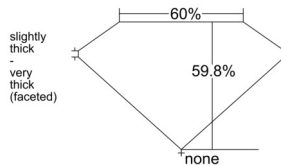

GIA®

FACSIMILE

GIA REPORT

7548407603

Verify this report at GIA.edu

GIA NATURAL DIAMOND DOSSIER®

January 09, 2026
GIA Report Number 7548407603
Shape and Cutting Style ..... Heart Brilliant
Measurements ..... 5.23 x 6.13 x 3.66 mm

GRADING RESULTS

Carat Weight ..... 0.70 carat
Color Grade ..... K
Clarity Grade VS1

ADDITIONAL GRADING INFORMATION

Polish ..... Excellent
Symmetry ..... Very Good
Fluorescence ..... None
Clarity Characteristics ..... Crystal, Pinpoint, Cloud
Inscription(s): GIA 7548407603

PROPORTIONS

Profile not to actual proportions

GRADING SCALES

GIA COLOR SCALE		GIA CLARITY SCALE		
COLORLESS	D	VERY VERY SLIGHTLY INCLUDED	FLAWLESS	
	E		INTERNALLY FLAWLESS	
	F		VVS₁	
	G		VVS₂	
	NEAR COLORLESS	H	VERY SLIGHTLY INCLUDED	VS₁
		I		VS₂
		J	SLIGHTLY INCLUDED	S₁
		K		S₂
		L		I₁
		M		I₂
FAINT	N	INCLUDED	I₃	
	O			
	P			
	Q			
	R			
	S			
VERT LIGHT	T			
	U			
	V			
	W			
	X			
	Y			
LIGHT	Z