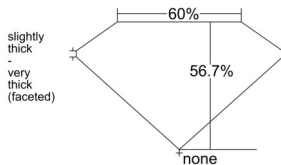

GIA®

FACSIMILE

GIA REPORT 7548405725

Verify this report at GIA.edu

GIA NATURAL DIAMOND DOSSIER®

January 08, 2026
GIA Report Number 7548405725
Shape and Cutting Style ..... Heart Brilliant
Measurements ..... 5.96 x 6.74 x 3.82 mm

GRADING RESULTS

Carat Weight ..... 0.90 carat
Color Grade I
Clarity Grade VVS2

ADDITIONAL GRADING INFORMATION

Polish ..... Excellent
Symmetry ..... Excellent
Fluorescence ..... Faint
Clarity Characteristics ..... Needle, Pinpoint
Inscription(s): GIA 7548405725

PROPORTIONS

Profile not to actual proportions

GRADING SCALES

GIA COLOR SCALE		GIA CLARITY SCALE	
COLORLESS	D	VERY SLIGHTLY SLEIGHTLY INCLUDED	FLAWLESS
	E		INTERNALLY FLAWLESS
	F		VVS₁
	G		VVS₂
	H		VS₁
	I		VS₂
	J		SI₁
	K		SI₂
	L		I₁
	M		I₂
NEAR COLORLESS	N	SLIGHTLY INCLUDED	I₃
	O		
	P		
	Q		
FAINT	R		
	S		
	T		
	U		
	V		
	W		
	X		
	Y		
VERT LIGHT	Z