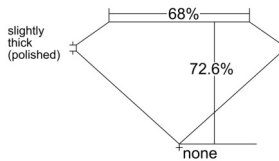

GIA®

FACSIMILE

GIA REPORT 7548400160

Verify this report at GIA.edu

GIA NATURAL DIAMOND DOSSIER®

January 08, 2026
GIA Report Number 7548400160
Shape and Cutting Style ..... Square Modified Brilliant
Measurements ..... 4.69 x 4.64 x 3.37 mm

GRADING RESULTS

Carat Weight ..... 0.64 carat
Color Grade I
Clarity Grade SI2

ADDITIONAL GRADING INFORMATION

Polish ..... Excellent
Symmetry ..... Excellent
Fluorescence ..... None
Clarity Characteristics ..... Crystal, Cloud
Inscription(s): GIA 7548400160

PROPORTIONS

Profile not to actual proportions

GRADING SCALES

GIA COLOR SCALE		GIA CLARITY SCALE			
COLORLESS	D	VERY VERY SLIGHTLY INCLUDED	FLAWLESS		
	E		INTERNALLY FLAWLESS		
	F		VVS₁		
	G		VVS₂		
	NEAR COLORLESS	H	VERY SLIGHTLY INCLUDED	VS₁	
		I		VS₂	
		FAINT	J	SLIGHTLY INCLUDED	SI₁
			K		SI₂
	L		INCLUDED		I₁
	M			I₂	
N	I₃				
VERT LIGHT	O				
	P				
	Q				
	R				
	LIGHT	S			
		T			
U					
V					
	W				
	X				
	Y				
	Z