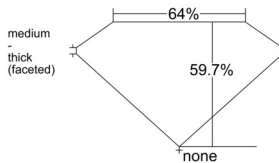

GIA®

FACSIMILE

GIA REPORT 7548399446

Verify this report at GIA.edu

GIA NATURAL DIAMOND DOSSIER®

January 07, 2026
GIA Report Number 7548399446
Shape and Cutting Style ..... Pear Brilliant
Measurements ..... 7.20 x 4.55 x 2.72 mm

GRADING RESULTS

Carat Weight ..... 0.53 carat
Color Grade ..... F
Clarity Grade VVS1

ADDITIONAL GRADING INFORMATION

Polish ..... Very Good
Symmetry ..... Very Good
Fluorescence ..... Faint
Clarity Characteristics ..... Pinpoint
Inscription(s): GIA 7548399446

PROPORTIONS

Profile not to actual proportions

GRADING SCALES

GIA COLOR SCALE		GIA CLARITY SCALE			
COLORLESS	D	VERY VERY SLIGHTLY INCLUDED	FLAWLESS		
	E		INTERNALLY FLAWLESS		
	F		VVS₁		
	NEAR COLORLESS	G	VERY SLIGHTLY INCLUDED	VVS₂	
		H		VS₁	
		FAINT	I	SLIGHTLY INCLUDED	VS₂
			J		SI₁
	LIGHT	K	INCLUDED	SI₂	
		L		I₁	
		M	NOT GRADED	I₂	
N		I₃			
O					
P					
Q					
R					
S					
T					
U					
V					
W					
X					
Y					
Z