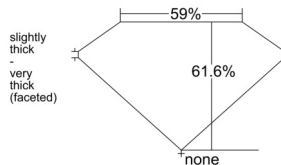

GIA®

FACSIMILE

GIA REPORT

7548398230

Verify this report at GIA.edu

GIA NATURAL DIAMOND DOSSIER®

January 08, 2026
GIA Report Number **7548398230**
Shape and Cutting Style ..... **Heart Brilliant**
Measurements ..... **5.10 x 6.10 x 3.76 mm**

GRADING RESULTS

Carat Weight ..... **0.70 carat**
Color Grade ..... **G**
Clarity Grade ..... **Internally Flawless**

ADDITIONAL GRADING INFORMATION

Polish ..... **Very Good**
Symmetry ..... **Very Good**
Fluorescence ..... **Faint**
Clarity Characteristics ..... **Minor Details of Polish**
Inscription(s): GIA 7548398230

PROPORTIONS

Profile not to actual proportions

GRADING SCALES

GIA COLOR SCALE		GIA CLARITY SCALE			
COLORLESS	D	VERY VERY SLIGHTLY INCLUDED	FLAWLESS		
	E		INTERNALLY FLAWLESS		
	F		VVS₁		
	NEAR COLORLESS	G	VERY SLIGHTLY INCLUDED	VVS₂	
		H		VS₁	
		FAINT	I	SLIGHTLY INCLUDED	VS₂
			J		SI₁
	K		SI₂		
	VERT LIGHT		L	INCLUDED	I₁
			M		I₂
N			I₃		
O					
P					
Q					
R					
LIGHT	S				
	T				
	U				
	V				
	W				
	X				
	Y				
	Z