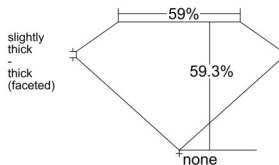

GIA®

FACSIMILE

GIA REPORT 7548398062

Verify this report at GIA.edu

GIA NATURAL DIAMOND DOSSIER®

January 09, 2026
GIA Report Number 7548398062
Shape and Cutting Style ..... Heart Brilliant
Measurements ..... 4.68 x 5.53 x 3.28 mm

GRADING RESULTS

Carat Weight ..... 0.50 carat
Color Grade ..... K
Clarity Grade VVS1

ADDITIONAL GRADING INFORMATION

Polish ..... Excellent
Symmetry ..... Very Good
Fluorescence ..... None
Clarity Characteristics ..... Pinpoint
Inscription(s): GIA 7548398062

PROPORTIONS

Profile not to actual proportions

GRADING SCALES

GIA COLOR SCALE		GIA CLARITY SCALE			
COLORLESS	D	VERY VERY SLIGHTLY INCLUDED	FLAWLESS		
	E		INTERNALLY FLAWLESS		
	F	VERY SLIGHTLY INCLUDED	VVS₁		
	G		VVS₂		
	H		VS₁		
	NEAR COLORLESS	I	SLIGHTLY INCLUDED	VS₂	
		J		SI₁	
		FAINT	K	INCLUDED	SI₂
			L		I₁
			M		I₂
VERT LIGHT	N	LIGHT	I₃		
	O				
	P				
	Q				
	R