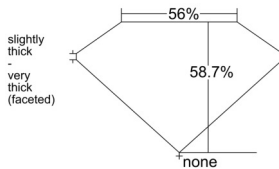

GIA®

FACSIMILE

GIA REPORT 7548398008

Verify this report at GIA.edu

GIA NATURAL DIAMOND DOSSIER®

January 09, 2026
GIA Report Number 7548398008
Shape and Cutting Style ..... Heart Brilliant
Measurements ..... 4.66 x 5.51 x 3.23 mm

GRADING RESULTS

Carat Weight ..... 0.51 carat
Color Grade L
Clarity Grade VVS1

ADDITIONAL GRADING INFORMATION

Polish ..... Excellent
Symmetry ..... Excellent
Fluorescence ..... None
Clarity Characteristics ..... Pinpoint, Feather
Inspection(s): GIA 7548398008

PROPORTIONS

Profile not to actual proportions

GRADING SCALES

GIA COLOR SCALE		GIA CLARITY SCALE			
COLORLESS	D	VERY VERY SLIGHTLY INCLUDED	FLAWLESS		
	E		INTERNALLY FLAWLESS		
	F	VERY SLIGHTLY INCLUDED	VVS₁		
	G		VVS₂		
	H		VS₁		
	NEAR COLORLESS	I	SLIGHTLY INCLUDED	VS₂	
		J		SI₁	
		FAINT	K	INCLUDED	SI₂
			L		I₁
			M		I₂
VERT LIGHT	N	INCLUDED	I₃		
	O				
	P				
	Q				
	R				
LIGHT	S				
	T				
	U				
	V				
	W				
X					
Y					
Z