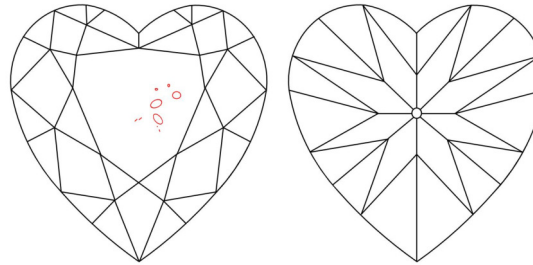

GIA NATURAL DIAMOND GRADING REPORT

January 06, 2026  
 GIA Report Number ..... 7548384651  
 Shape and Cutting Style ..... Heart Brilliant  
 Measurements ..... 5.92 x 6.81 x 4.28 mm

GRADING RESULTS

Carat Weight ..... 1.02 carat  
 Color Grade ..... E  
 Clarity Grade ..... SI1

ADDITIONAL GRADING INFORMATION

Polish ..... Excellent  
 Symmetry ..... Excellent  
 Fluorescence ..... None  
 Inscription(s): GIA 7548384651

**Comments:** Clouds are not shown. Pinpoints are not shown.

PROPORTIONS

Profile not to actual proportions

CLARITY CHARACTERISTICS

KEY TO SYMBOLS\*

- Crystal
- ∖ Needle

\* Red symbols denote internal characteristics (inclusions). Green or black symbols denote external characteristics (blemishes). Diagram is an approximate representation of the diamond, and symbols shown indicate type, position, and approximate size of clarity characteristics. All clarity characteristics may not be shown. Details of finish are not shown.