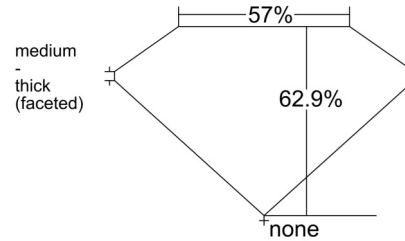

GIA NATURAL DIAMOND GRADING REPORT

January 06, 2026  
 GIA Report Number ..... 7548384651  
 Shape and Cutting Style ..... Heart Brilliant  
 Measurements ..... 5.92 x 6.81 x 4.28 mm

GRADING RESULTS

Carat Weight ..... 1.02 carat  
 Color Grade ..... E  
 Clarity Grade ..... SI1

PROPORTIONS

Profile not to actual proportions

CLARITY CHARACTERISTICS

KEY TO SYMBOLS\*

- Crystal
- ∖ Needle

\* Red symbols denote internal characteristics (inclusions). Green or black symbols denote external characteristics (blemishes). Diagram is an approximate representation of the diamond, and symbols shown indicate type, position, and approximate size of clarity characteristics. All clarity characteristics may not be shown. Details of finish are not shown.